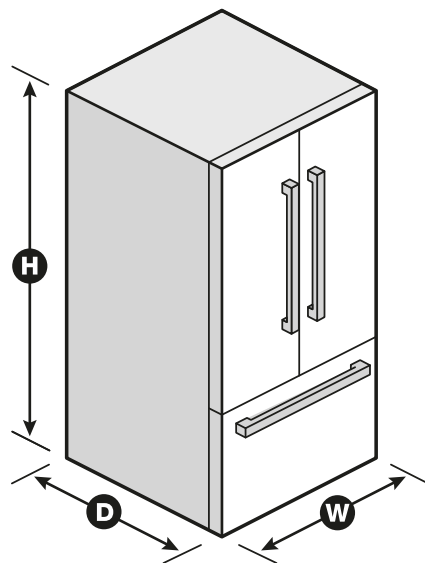

Dimensions

Product Dimensions (H x W x D)	70-1/8" x 35-5/8" x 34-5/8"
Depth with Door Open 90°	48"
Cutout Dimensions	Allow extra 1/2" on sides and top Allow extra 1" on rear

Reference Material

- [Dimension Guide](#)
- [Use & Care Guide](#)
- [Energy Guide](#)
- [Warranty](#)

Key Features & Benefits

Refrigerated Exterior Drawer

Keep items in easy reach with the refrigerated exterior drawer.

Tap Touch Controls

Clean these controls as easily as you use them.

Exterior Ice and Water Dispenser with EveryDrop® Filtration

Access fresh filtered water and ice without ever opening the refrigerator door.

NOTE: Dimensions are for planning purposes only. For complete details, see Installation Instructions packed with product. Specifications subject to change without notice.