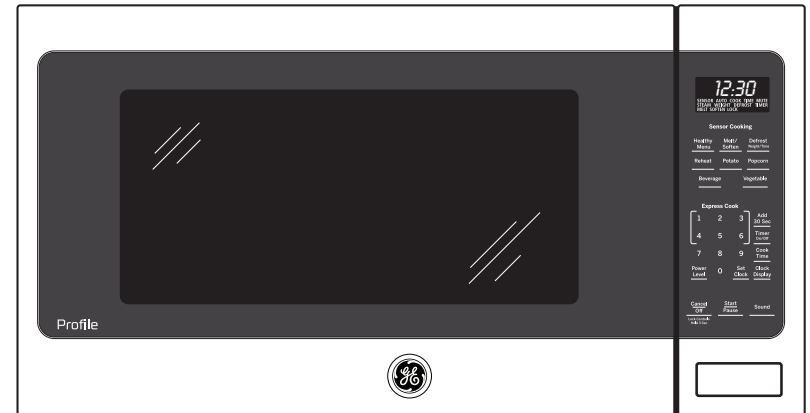

PES7227DL/SL/EL/BL/FM

GE Profile™ Series 2.2 Cu. Ft. Countertop Sensor Microwave Oven

DIMENSIONS AND INSTALLATION INFORMATION (IN INCHES)

EXTERIOR DIMENSIONS* (IN INCHES)	
W x H x D	24-1/8" x 14" x 19-3/4"

*Height includes feet. Depth does not include handle.

This unit designed to be placed on countertop.

For answers to your Monogram, GE Café™ Series, GE Profile™ Series or GE Appliances product questions, visit our website at geappliances.com or call GE Answer Center® Service, 800.626.2000.

Specification Revised 8/19

PES7227DL/SL/EL/BL/FM

GE Profile™ Series 2.2 Cu. Ft. Countertop Sensor Microwave Oven

FEATURES AND BENEFITS

2.2 cu. ft. capacity – 1100 watts (IEC-705 test procedure)

Sensor cooking controls – Automatically adjusts time and power

Weight and time defrost – Simply enter the weight of the food, and the oven automatically sets the optimal defrosting time and power level or set your desired time for defrosting

Extra-large 16.5" turntable – Rotates food throughout the cycle and accommodates large cookware