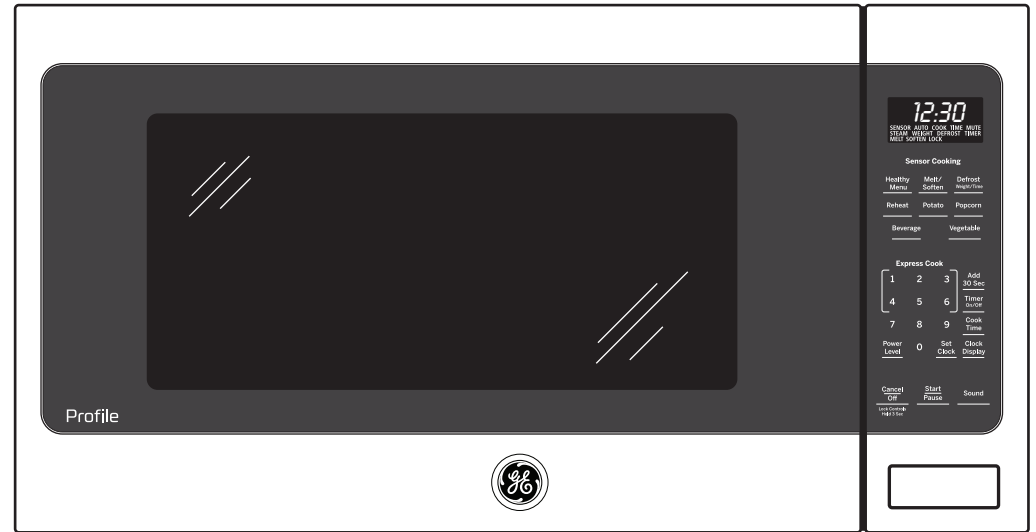

Specification Revised 8/19

PES7227DL/SL/EL/BL/FM

GE Profile™ Series 2.2 Cu. Ft. Countertop Sensor Microwave Oven

FEATURES AND BENEFITS

2.2 cu. ft. capacity – 1100 watts (IEC-705 test procedure)

Sensor cooking controls – Automatically adjusts time and power

Weight and time defrost – Simply enter the weight of the food, and the oven automatically sets the optimal defrosting time and power level or set your desired time for defrosting

Extra-large 16.5" turntable – Rotates food throughout the cycle and accommodates large cookware

Model PES7227DLWW – White

Model PES7227DLBB – Black

Model PES7227SLSS – Stainless steel

Model PES7227ELES – Slate

Model PES7227BLTS – Black stainless steel

Model PES7227FMDS – Black slate

For answers to your Monogram, GE Café™ Series, GE Profile™ Series or GE Appliances product questions, visit our website at geappliances.com or call GE Answer Center® Service, 800.626.2000.