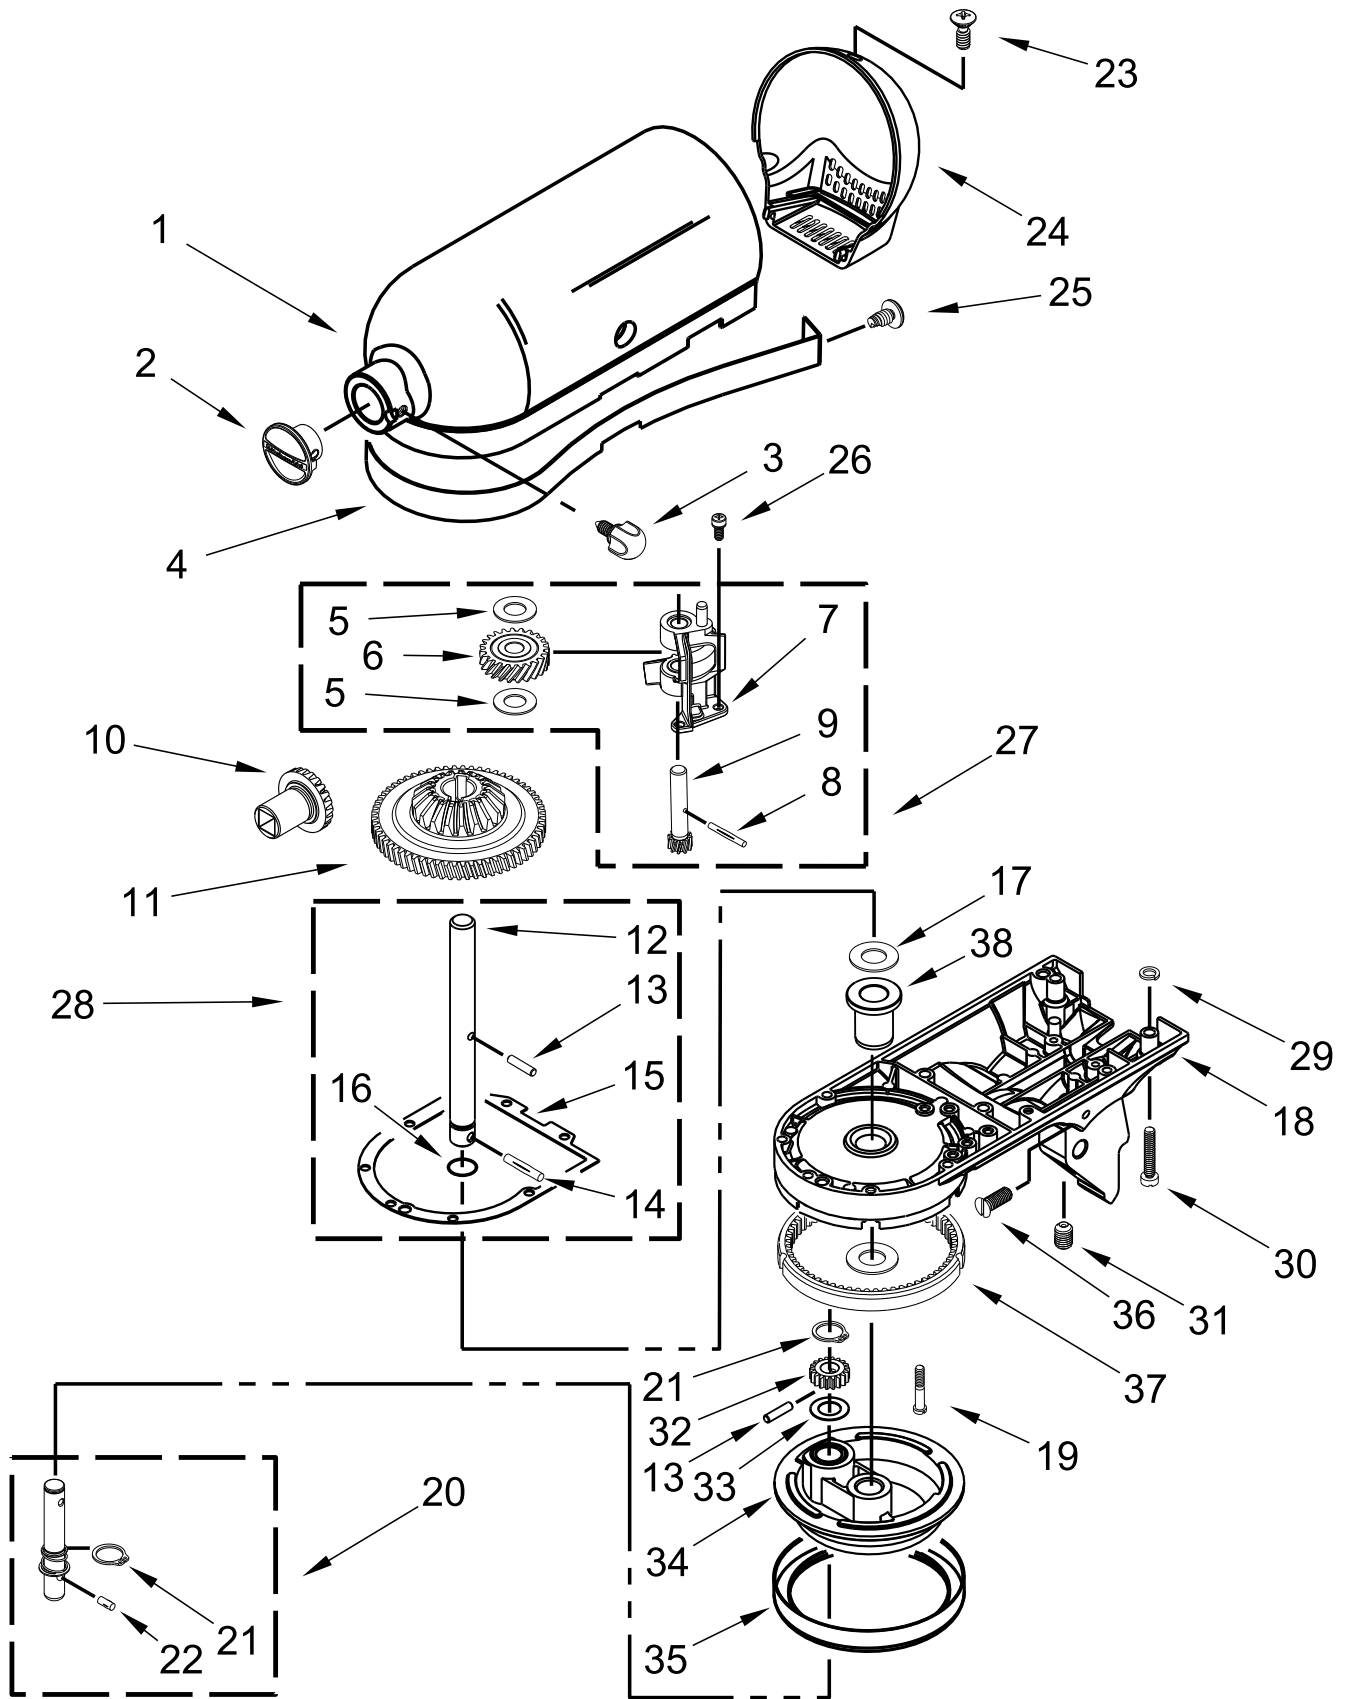

BASE AND PEDESTAL UNIT PARTS

<u>Illus.</u> <u>No.</u>	<u>Part No.</u>	<u>Description</u>	<u>Illus.</u> <u>No.</u>	<u>Part No.</u>	<u>Description</u>	<u>Illus.</u> <u>No.</u>	<u>Part No.</u>	<u>Description</u>
1		Literature Parts	11		Latch, Link and Lever Assembly	18	16910	Pin, Hinge
	W11118281	Use & Care Guide		24452	Black	19		Pedestal
2	W11298367	Shield, Pouring		110679	Screw			(Refer to Color Variation Parts Page)
3	W10672617	Beater, Flat (Coated)	12	116241	Washer, Spring			
4	W10245282	Bowl, 5 Quart	13	8533912	Washer			
5	3400020	Screw	14	W10572158	Screw			
6	W10191926	Cap, Bowl Screw	15	24450	Link, Latch			
7	9709707	Foot	16		Lever, Latch			
8	9704329	Whip, Wire	17	9709280	Black			
9	W10674618	Hook, Dough (Coated)		242928-2	Storm Grey			
10	9709055	Latch		242928-3	Buff			

CASE, GEARING AND PLANETARY UNIT PARTS