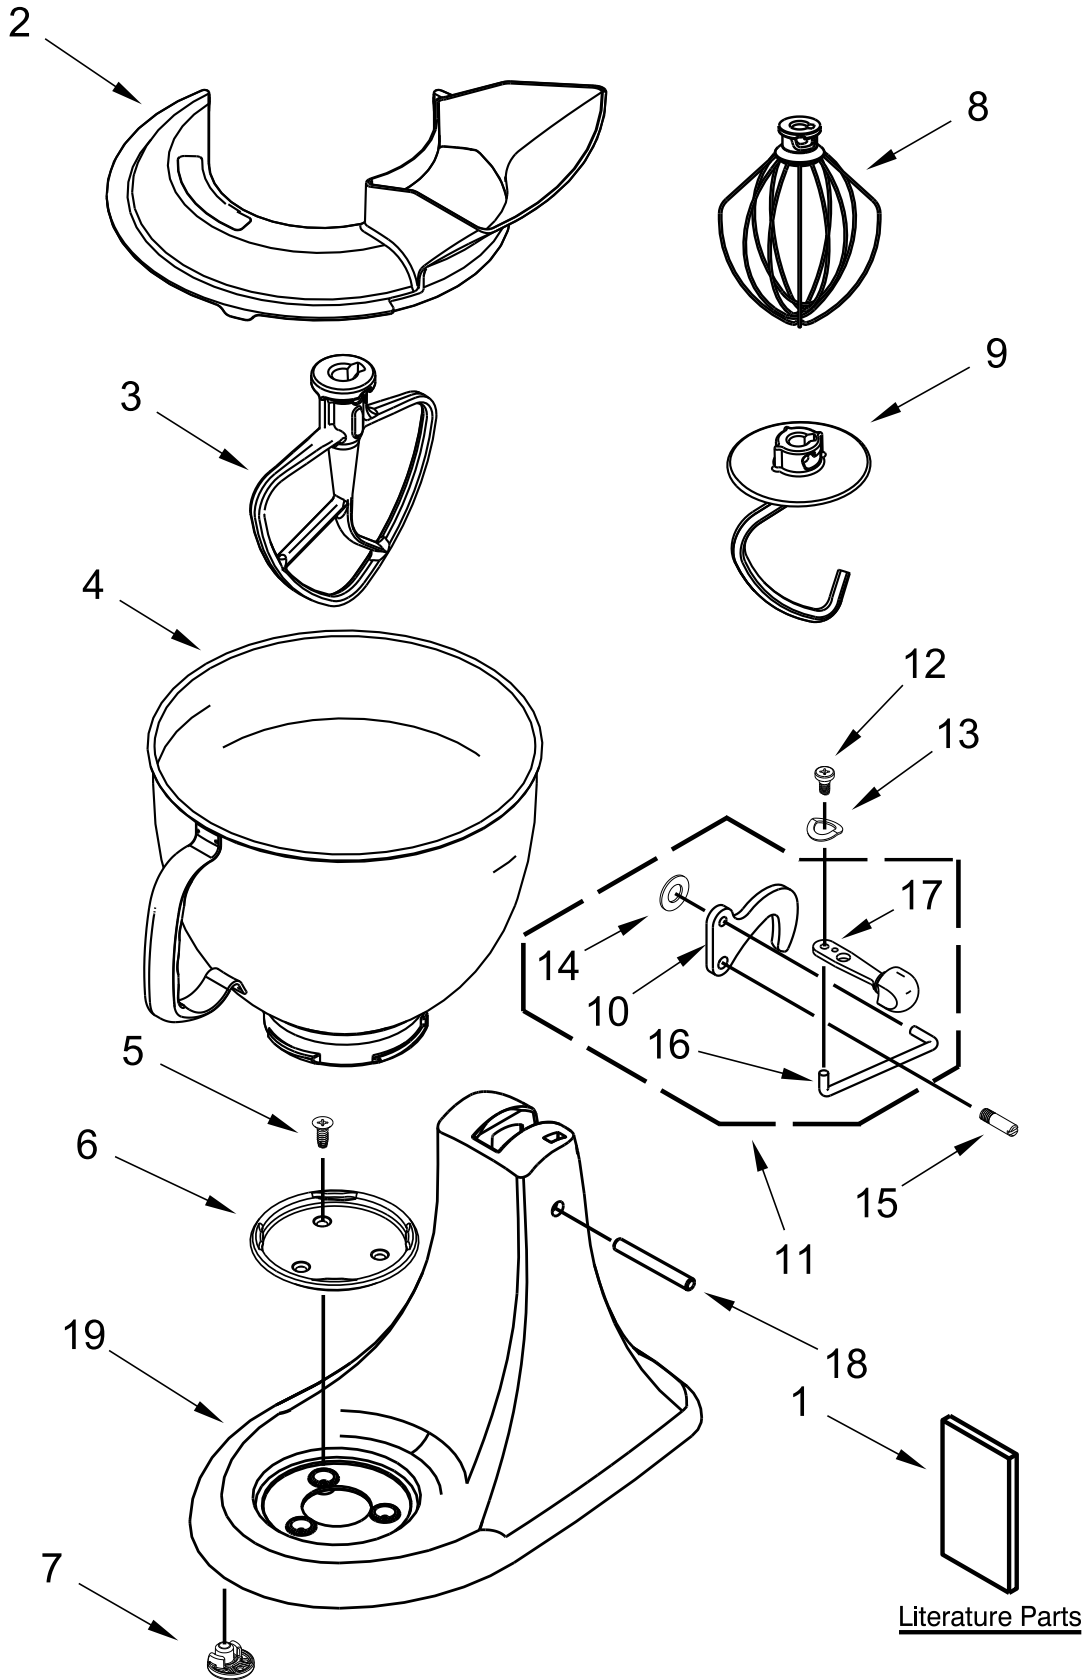

BASE AND PEDESTAL UNIT PARTS

BASE AND PEDESTAL UNIT PARTS

<u>Illus.</u> <u>No.</u>	<u>Part No.</u>	<u>Description</u>	<u>Illus.</u> <u>No.</u>	<u>Part No.</u>	<u>Description</u>	<u>Illus.</u> <u>No.</u>	<u>Part No.</u>	<u>Description</u>
1		Literature Parts	11		Latch, Link and Lever Assembly	18	16910	Pin, Hinge
	W11118281	Use & Care Guide		24452	Black	19		Pedestal
2	W11298367	Shield, Pouring		110679	Screw			(Refer to Color Variation Parts Page)
3	W10672617	Beater, Flat (Coated)	12	116241	Washer, Spring			
4	W10245282	Bowl, 5 Quart	13	8533912	Washer			
5	3400020	Screw	14	W10572158	Screw			
6	W10191926	Cap, Bowl Screw	15	24450	Link, Latch			
7	9709707	Foot	16		Lever, Latch			
8	9704329	Whip, Wire	17	9709280	Black			
9	W10674618	Hook, Dough (Coated)		242928-2	Storm Grey			
10	9709055	Latch		242928-3	Buff