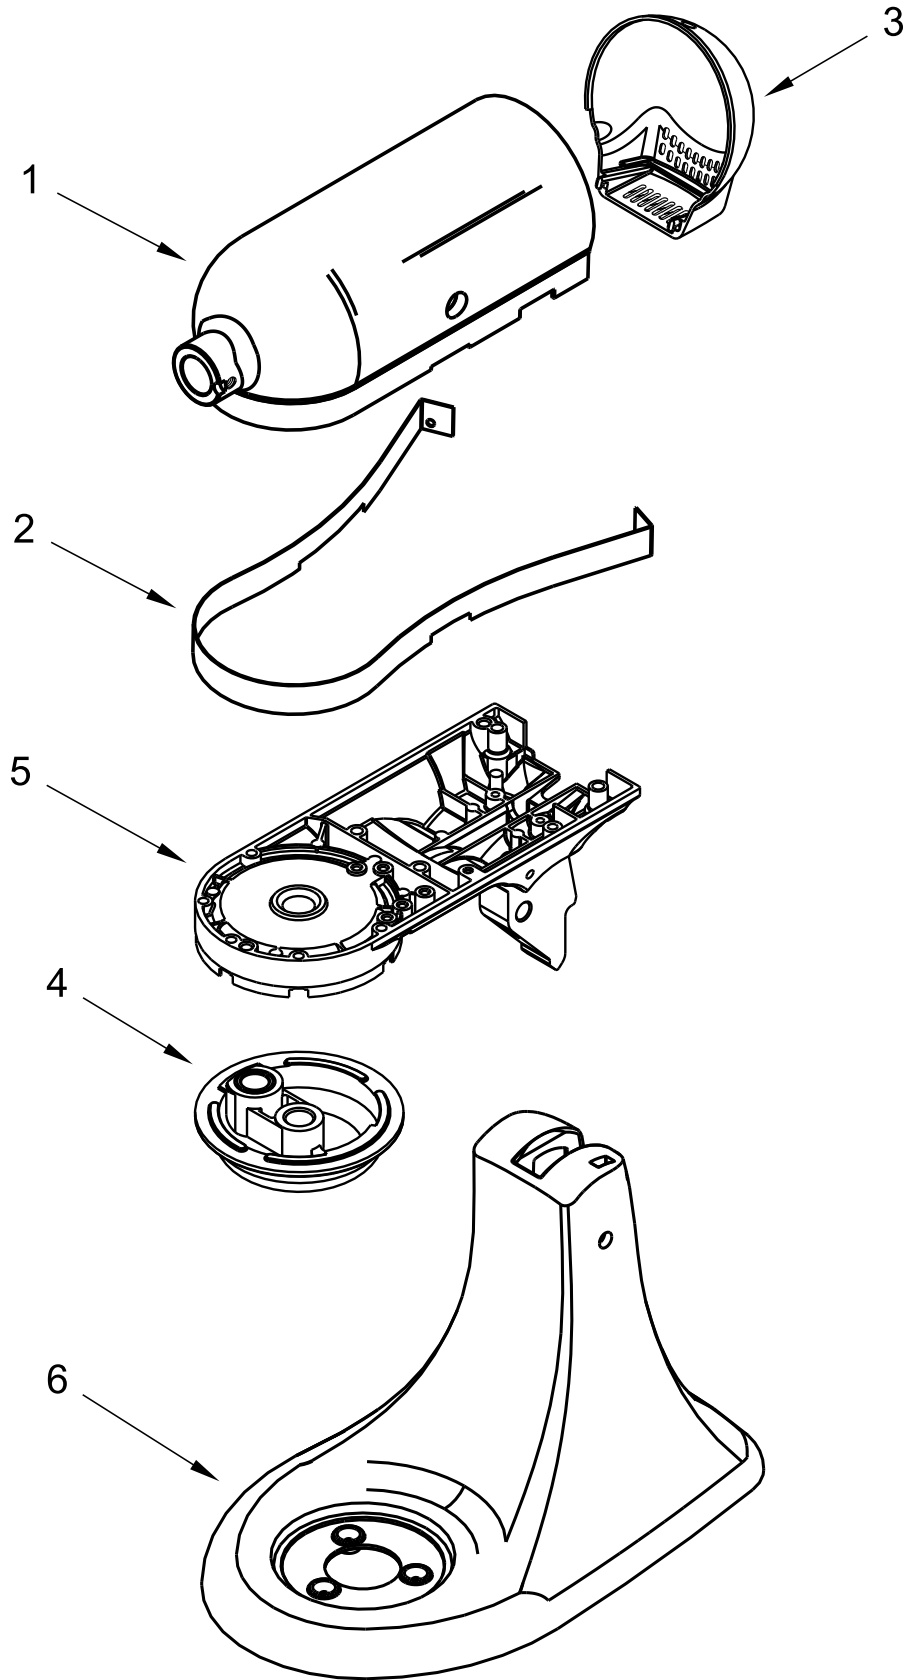

COLOR VARIATION PARTS