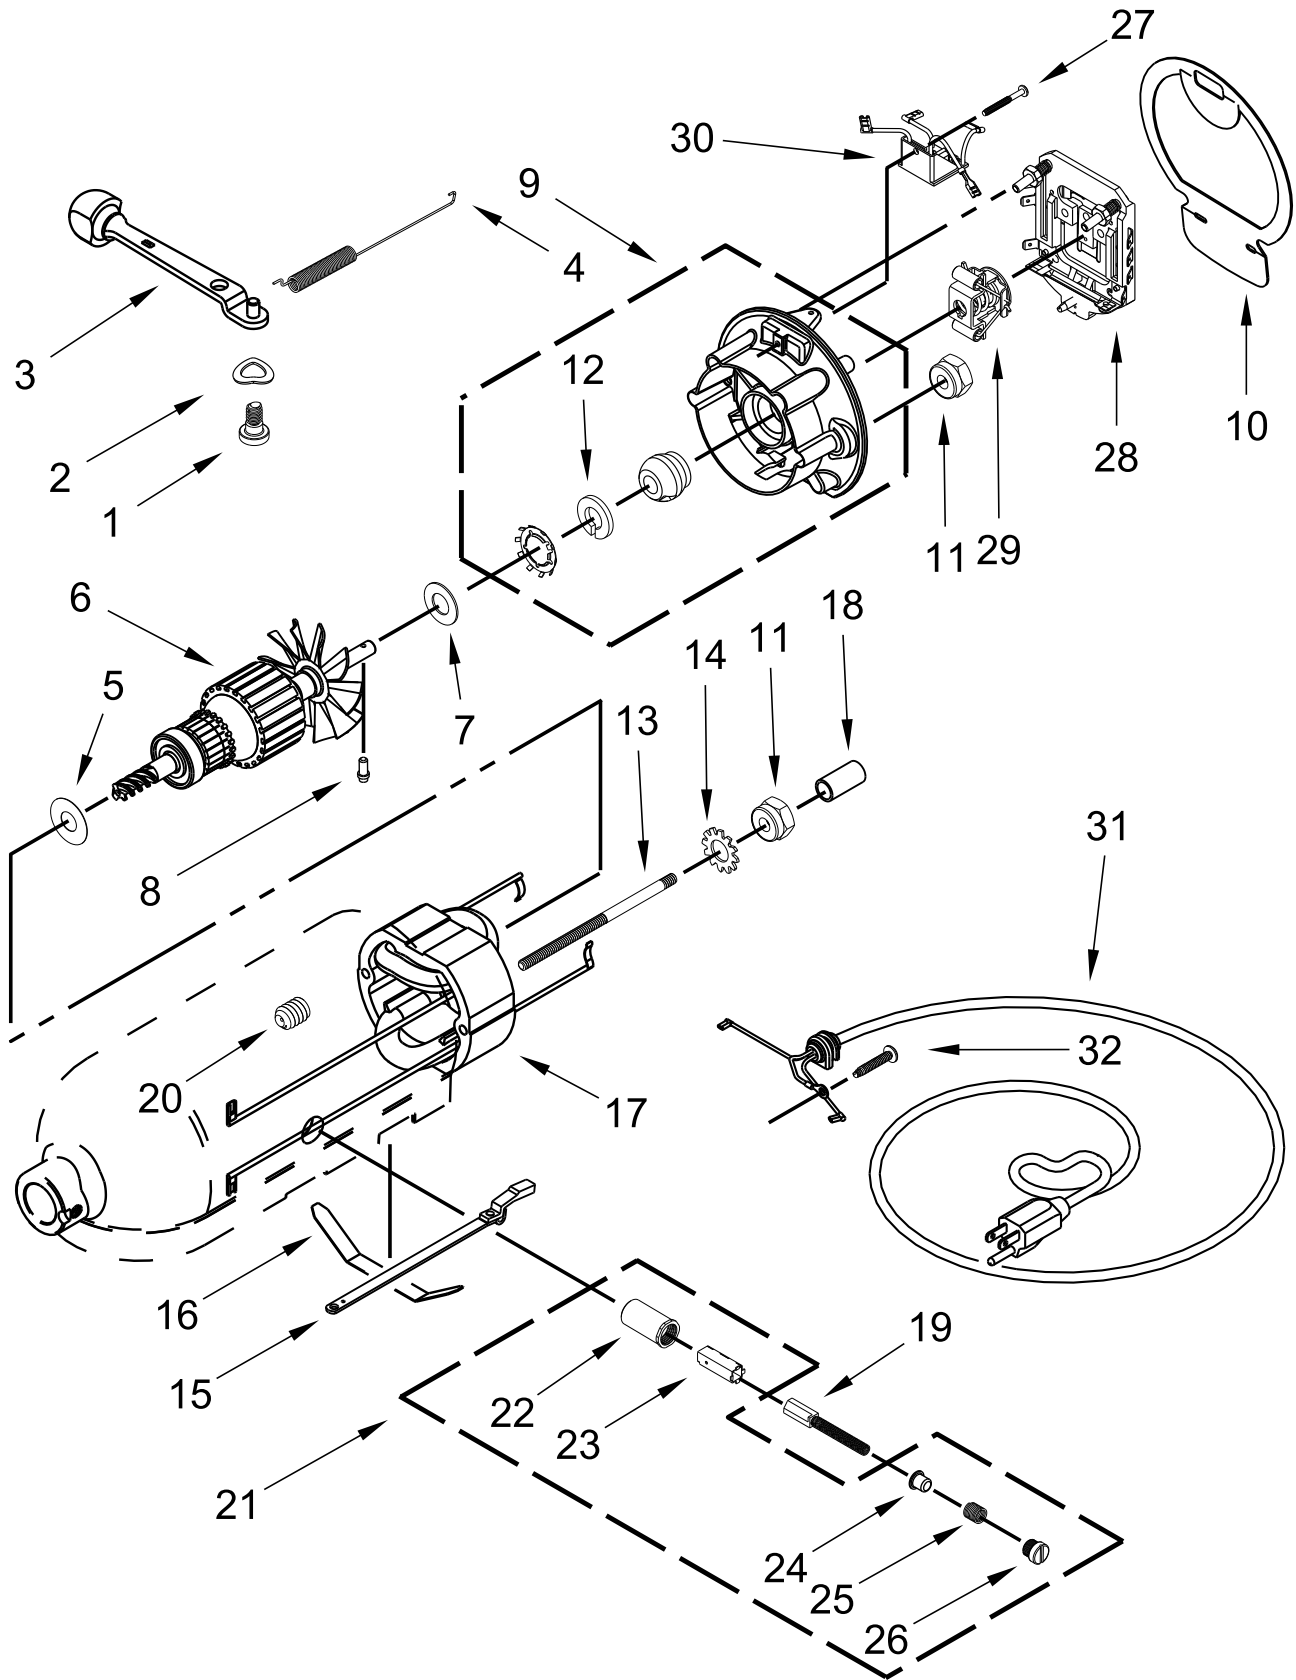

MOTOR AND CONTROL UNIT PARTS

MOTOR AND CONTROL UNIT PARTS

<u>Illus.</u> <u>No.</u>	<u>Part No.</u>	<u>Description</u>	<u>Illus.</u> <u>No.</u>	<u>Part No.</u>	<u>Description</u>	<u>Illus.</u> <u>No.</u>	<u>Part No.</u>	<u>Description</u>
1	110679	Screw	11	W10131078	Nut	25	116287	Spring, Cap
2	116241	Washer, Spring	12	3180238	Washer, Felt	26		Cap, Brush Holder
3		Lever, Speed Control Assembly	13	240769	Screw, Stator		3184212	Black
	9709276	Black	14	W10068270	Washer, Lock		3184211	White
	3184194	Storm Grey	15	W10898250	Link, Speed		3184213	Almond Creme
	3184195	Buff	16	240205	Spring, Flat	27	W10068260	Screw
4	3183680	Spring, Control Plate	17	W10315774	Field Assembly, 120 Volt	28	W10119326	Control Plate Assembly
5	9704324	Washer, Ball Bearing (Front)	18	241356	Sleeve, Motor Stud	29	W10330804	Governor Assembly
6	W10788171	Armature & Bearing Assembly, 120 Volt	19	W10380496	Brush, Cap and Spring	30	W10325124	Phase Control, 120 Volt
7	W10323376	Washer, Spacing	20	9707926	Screw, Set	31		Cord, Power
8	16998	Stud, Governor Drive	21	4162546	Brush Holder Assembly		W10706712	White
9	3180526	Bearing and Bracket Assembly	22	3179908	Housing, Brush Holder		W11197451	Black
10	3184356	Seal, End	23	240680	Insert, Brush Holder	32	3184609	Screw
			24	116286	Spring, Seat-Cap